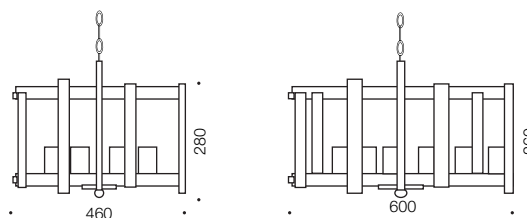

FINLEY

Pendant

Specifications

Type	Pendant
Light Source	4 x 25w E27 max 6 x 25w E27 max
Globe	Not included
Warranty	1 year*

Measurements

Colours

Antique brass

Nickel matt